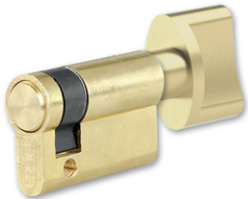

BB-XX

SB-XX

MTB-XX

MTS-XX

BH-XX

SH-XX

MTH-XX

TIP/TYPE	XX	A	B	C
BB-XX		62	26	26
SB-XX		68	32	26
MTB-XX		74	32	32
MTS-XX		83	36.5	36.5
		90	40	40

TIP/TYPE	XX	A	C
BH-XX		62	26
SH-XX		68	32
MTH-XX		83	36.5
		90	40

SEÇENEKLER / OPTIONS

Kaplama/
Plating

Sarı Yellow	Nikel Nickel	Saten Satin