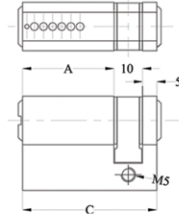

BB-XX

SB-XX

MTB-XX

MTS-XX

BH-XX

SH-XX

MTH-XX

TIP/TYPE	XX	A	B	C
BB-XX		62	26	26
SB-XX		68	32	26
MTB-XX		74	32	32
MTS-XX		83	36.5	36.5
		90	40	40

TIP/TYPE	XX	A	C
BH-XX		62	26
SH-XX		68	32
MTH-XX		83	36.5
		90	40

SEÇENEKLER / OPTIONS

Kaplama/
Plating

Sarı Yellow	Nikel Nickel	Saten Satin