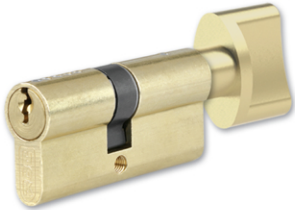

BB-XX

SB-XX

MTB-XX

MTS-XX

BH-XX

SH-XX

MTH-XX

TIP/TYPE	XX	A	B	C
BB-XX		62	26	26
SB-XX		68	32	26
MTB-XX		74	32	32
MTS-XX		83	36.5	36.5
		90	40	40

TIP/TYPE	XX	A	C
BH-XX		62	26
SH-XX		68	32
MTH-XX		83	36.5
		90	40

SEÇENEKLER / OPTIONS

Kaplama/
Plating

Sarı Yellow	Nikel Nickel	Saten Satin