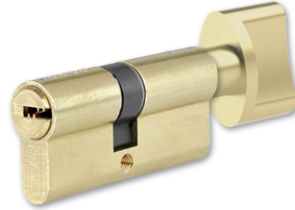

BB-XX

SB-XX

MTB-XX

MTS-XX

BH-XX

SH-XX

MTH-XX

TIP/TYPE	XX	A	B	C
BB-XX		62	26	26
SB-XX		68	32	26
MTB-XX		74	32	32
MTS-XX		83	36.5	36.5
		90	40	40

TIP/TYPE	XX	A	C
BH-XX		62	26
SH-XX		68	32
MTH-XX		83	36.5
		90	40

SEÇENEKLER / OPTIONS

Kaplama/
Plating

Sarı Yellow	Nikel Nickel	Saten Satin